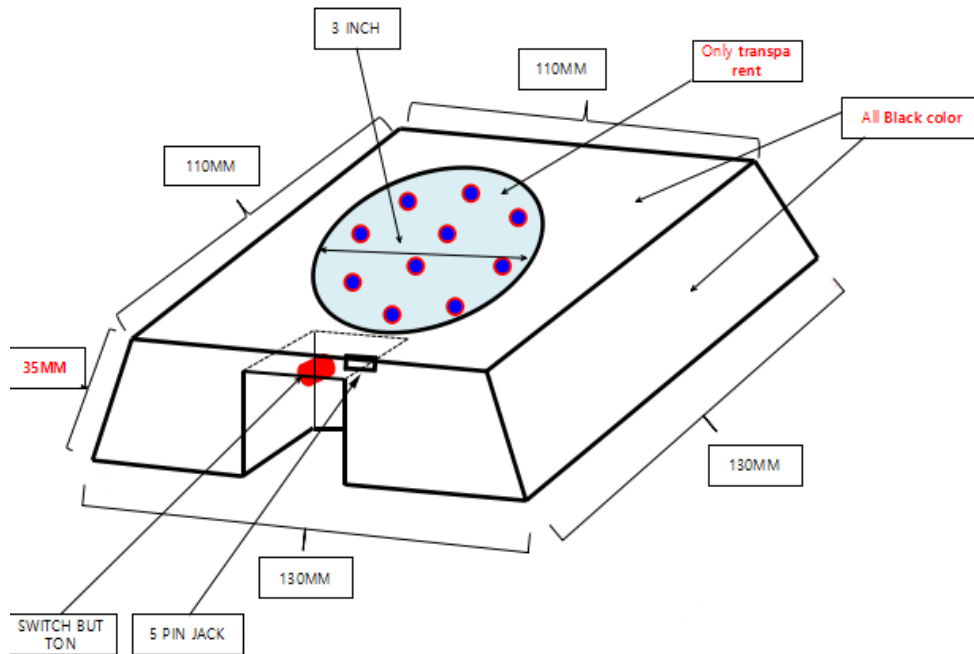

### Specification:

1. Remote controlled, 10 LED lights
2. with 5 pin port for adaptor
3. Use 3 AAA batteries, (built-in lithium battery is optional)
4. Size: up 11\*11cm, below: 13\*13 cm, height: 3.5 cm, light diameter : 7.6 cm
5. 3 mode settings: fixed color, FADE (color changes smoothly) and JUMP (change quickly)
6. 13 fixed colors, and 5 grades brightness
7. Packing: 20pcs/carton, 6KGs
8. Remote controll distance is about 8--10 meters in open area.